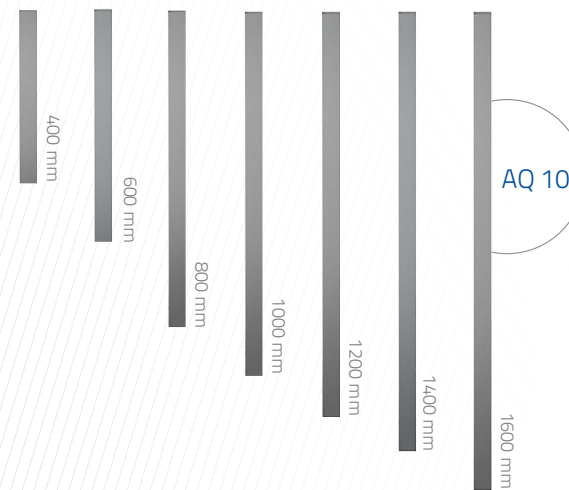

uchytenie pod uhlom 45°
priemer 30 mm

AS 45 400
AS 45 580
AS 45 800
AS 45 1000
AS 45 1200
AS 45 1400
AS 45 1600
AS 45 1800

//Štvorhranné madlá

kolmé uchytenie
rozmer 40 x 20 mm
alebo 40 x 40 mm

AQ 1020 400
AQ 1020 600
AQ 1020 800
AQ 1020 1000
AQ 1020 1200
AQ 1020 1400
AQ 1020 1600