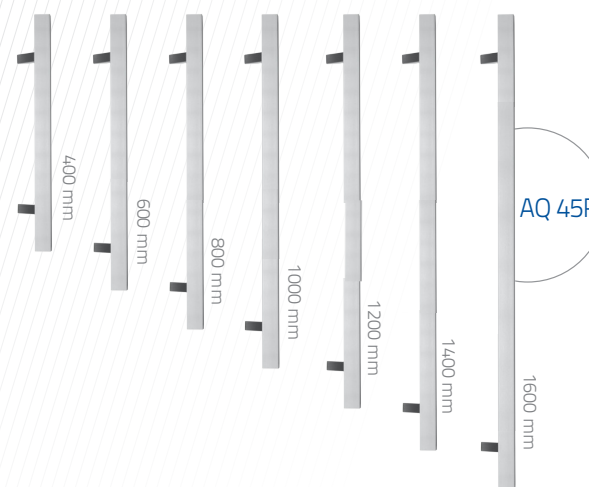

uchytenie pod uhlom 45°
rozmer 40 x 20 mm
alebo 40 x 40 mm

AQ 4520R 400
AQ 4520R 600
AQ 4520R 800
AQ 4520R 1000
AQ 4520R 1200
AQ 4520R 1400
AQ 4520R 1600

AQ 4540R 400
AQ 4540R 600
AQ 4540R 800
AQ 4540R 1000
AQ 4540R 1200
AQ 4540R 1400
AQ 4540R 1600