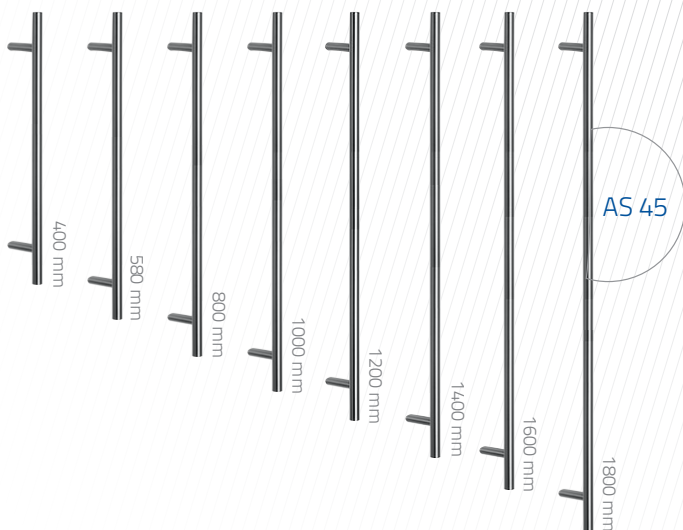

uchytenie pod uhlom 45°
priemer 30 mm

AS 45 400
AS 45 580
AS 45 800
AS 45 1000
AS 45 1200
AS 45 1400
AS 45 1600
AS 45 1800

//Štvorhranné madlá

kolmé uchytenie
rozmer 40 x 20 mm
alebo 40 x 40 mm

AQ 1020 400
AQ 1020 600
AQ 1020 800
AQ 1020 1000
AQ 1020 1200
AQ 1020 1400
AQ 1020 1600